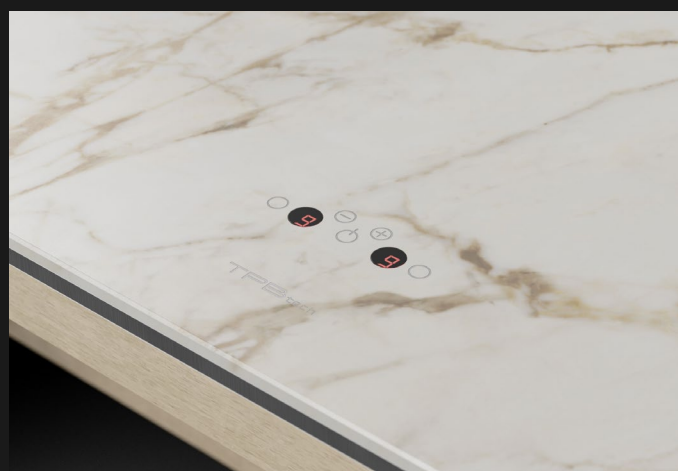

finish 015  
**IMPERIA BLACK** [T1]

finish 016  
**CROTONE PULPIS** [T2]

finish 020  
**GRUM BLACK** [T1]

finish 017  
**PIETRA GREY** [T2]

finish 018  
**BELVEDERE BLACK** [T2]

finish 021  
**PIETRA SILVER** [T2]